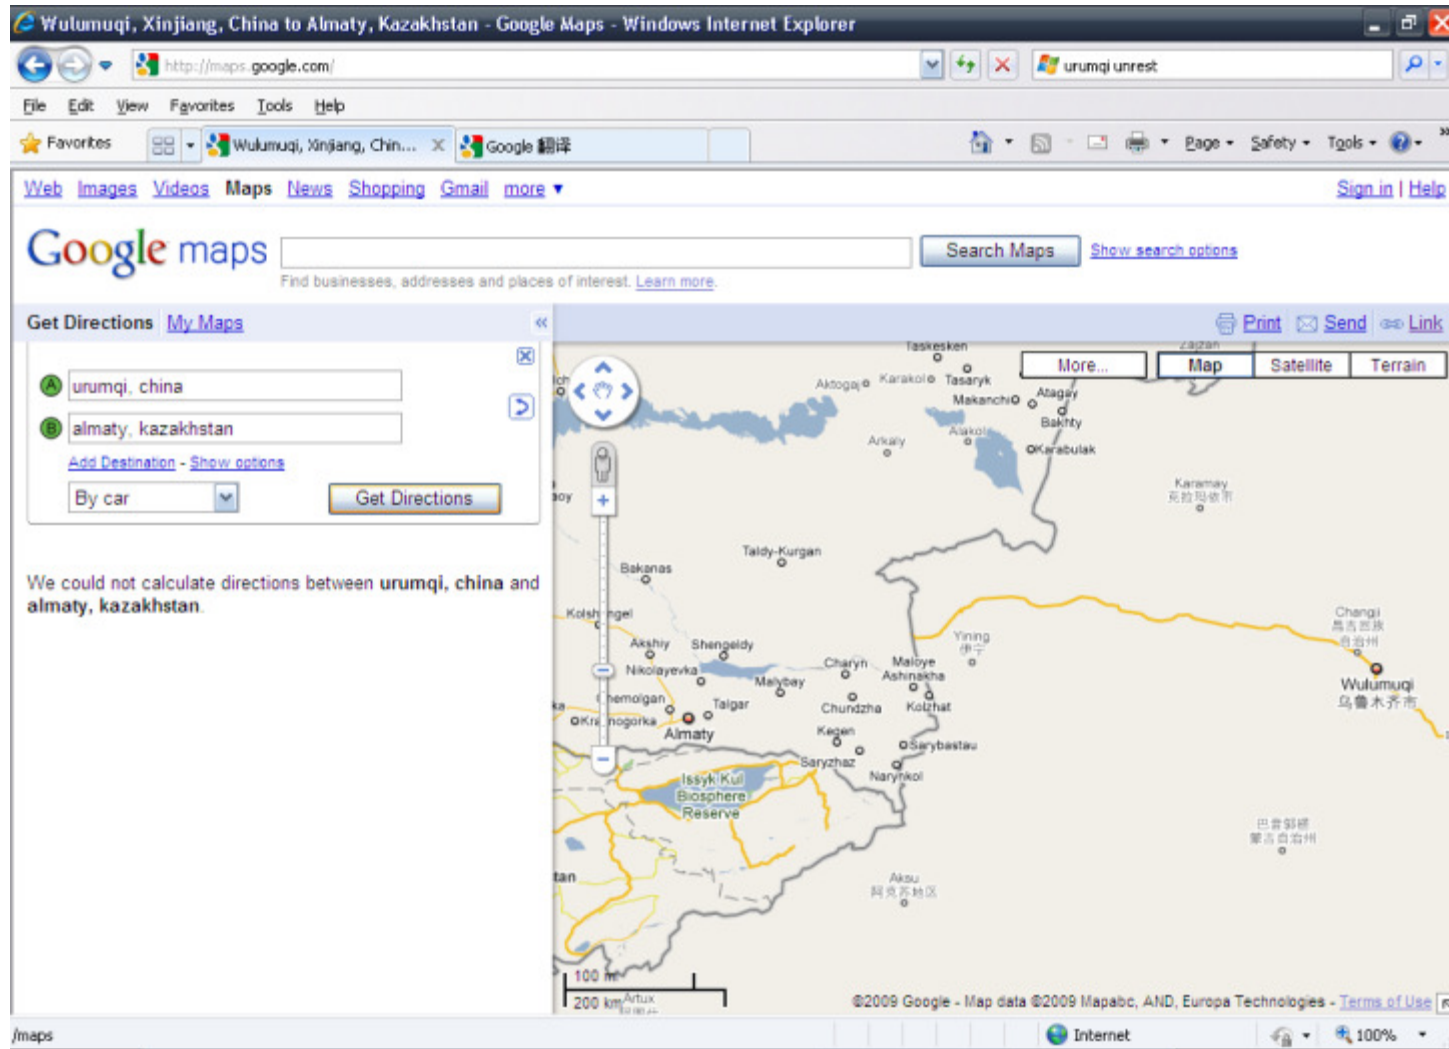

The search bar contains the text "新疆维吾尔自治区乌鲁木齐...". Below the search bar, the Google Maps logo is visible with the text "Google 地图" and "谷歌 中国". A search button labeled "搜索地图" and a link "显示搜索选项" are present.

The "搜索路线" (Search Route) sidebar on the left shows two points:

- A: urumqi, china
- B: almaty, kazakhstana

A dropdown menu is set to "驾车" (Driving). A "搜索路线" button is at the bottom of the sidebar. Below the search bar, a yellow box asks "您的意思是不是:" (Do you mean:). A suggestion for "Almaty" is shown with a location pin icon, the text "Almaty, 哈萨克斯坦", and a distance of "863 公里". A note below the suggestion reads: "这些路线仅用于计划目的。您可能会发现实际情况会因道路施工、交通、天气或其他事件，而与地图结果不同，您应该根据实际情况相应调整计划路线。您必须遵守关于您的路线的所有标记或通知。" (These routes are for planning purposes only. You may find that actual conditions will differ from the map results due to road construction, traffic, weather, or other events, so you should adjust your planned routes according to actual conditions. You must follow all markings or notices regarding your routes.)

The main map area shows a route from Urumqi, China to Almaty, Kazakhstan. The map includes various geographical features, city names, and a scale bar. The bottom of the map displays copyright information: "©2009 Google - 地图数据 ©2009 Mapabc, AND, Europa Technologies - 使用条款".

# Default Google maps